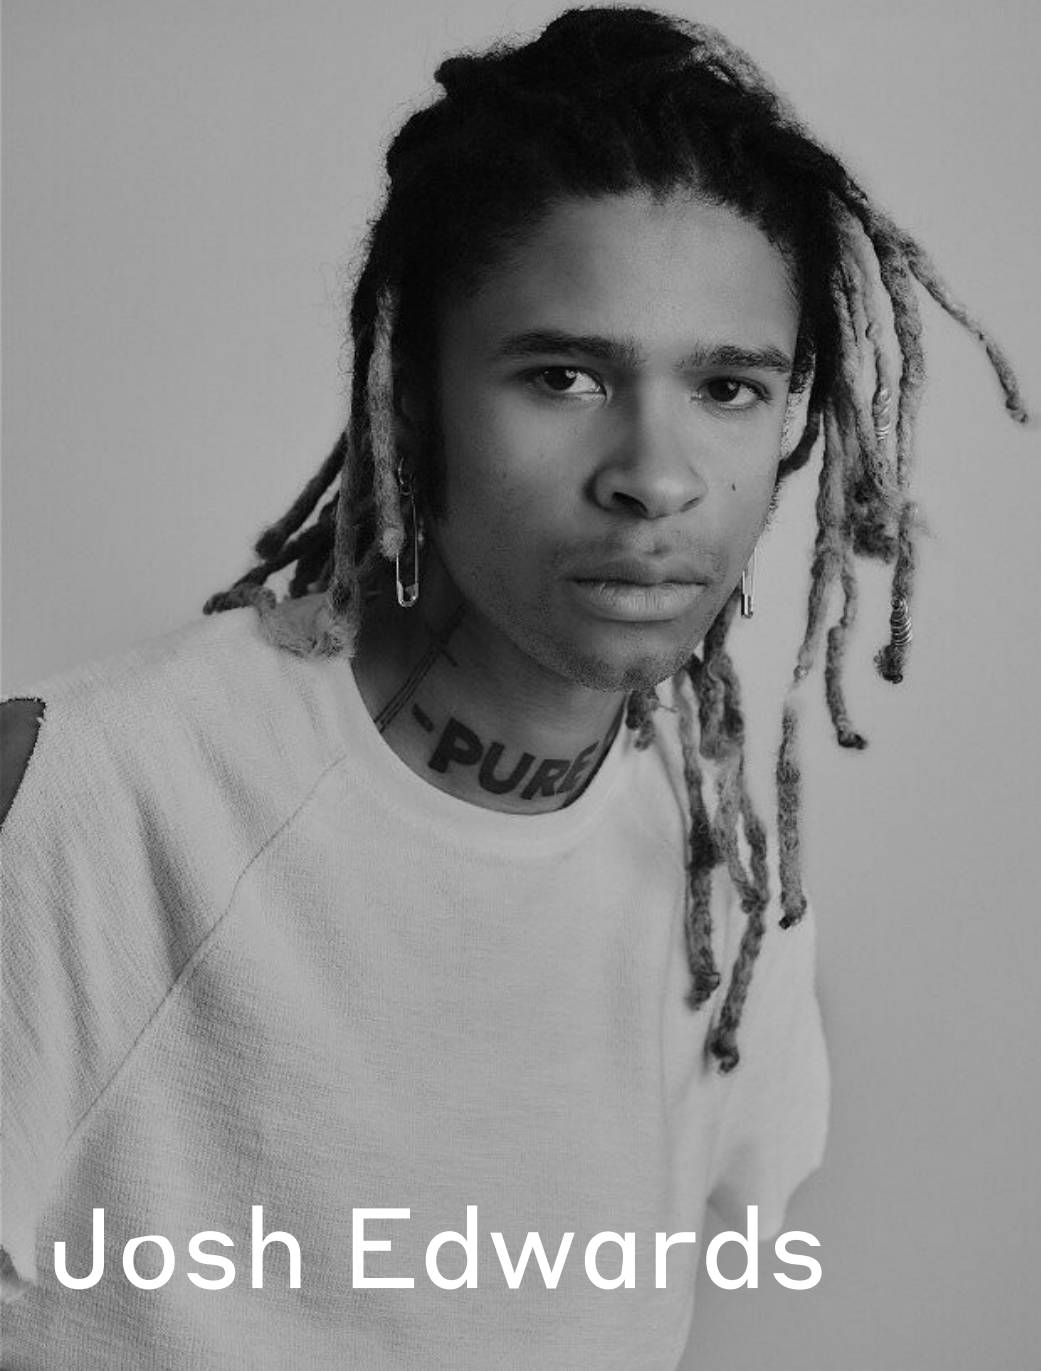

D1LON  
D1NYC  
D1LA

Josh Edwards

Josh  
Edwards

Height 186 / 6' 1"  
Chest 86 / 34"  
Waist 74 / 29"  
Shoes 41.5 / 8 / 7.5  
Hair Black  
Eyes Brown