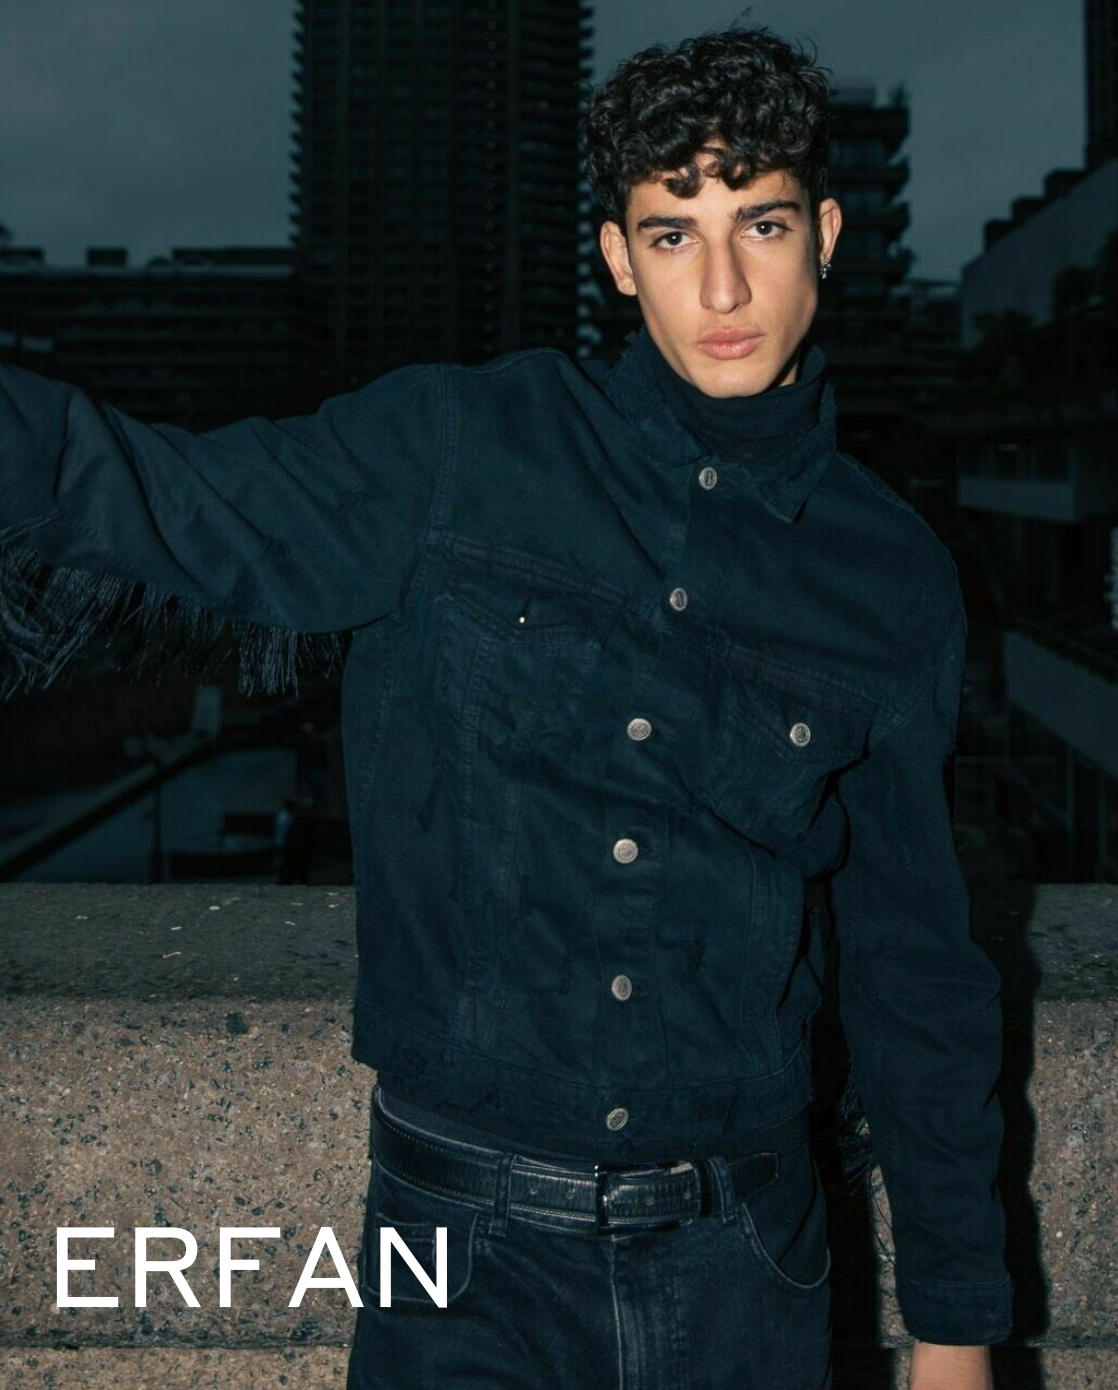

D1LON
D1NYC
D1LA

ERFAN

ERFAN

Height 188 / 6' 2"
Chest 90 / 35½"
Waist 74 / 29"
Shoes 43 / 9 / 8.5
Hair Dark brown
Eyes Brown